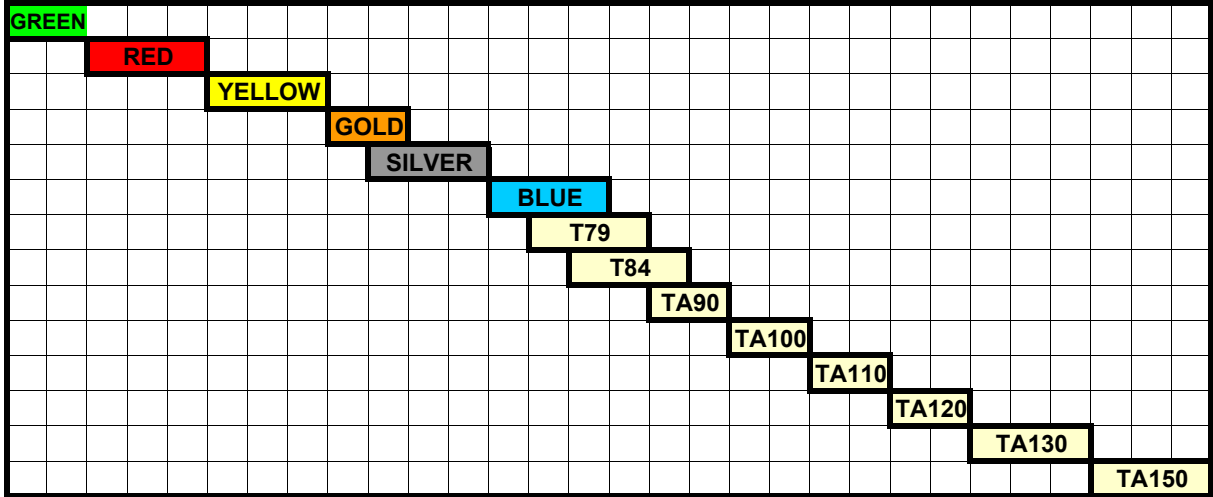

ASAHI AUSTRALIA

BIT SELECTION GUIDE LINES - IMPREGNATED BITS

1 2 3 4 5 6 7 8 9 10 11 12 13 14 15

HARD BOND SOFT BOND