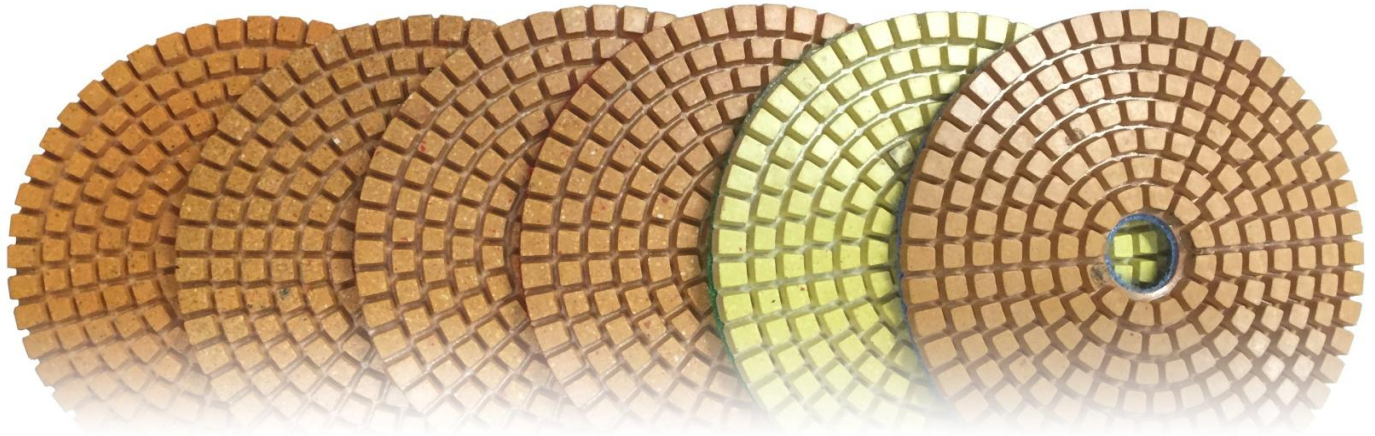

## Flex Pads – Reconstituted Stone

Buy our products online at [www.asahi-diamond.com.au](http://www.asahi-diamond.com.au)

Used wet or dry to obtain mirror finishes on stone surfaces, Asahi Reconstituted Stone Pads are used for curved surfaces.

Flex Pad Size	Grit Size	Connection	Stock Code
100 x 3.6mm	50	Velcro	36-50
100 x 3.6mm	100	Velcro	36-100
100 x 3.6mm	200	Velcro	36-200
100 x 3.6mm	400	Velcro	36-400
100 x 3.6mm	800	Velcro	36-800
100 x 3.6mm	1500	Velcro	36-1500
100 x 3.6mm	3000	Velcro	36-3000