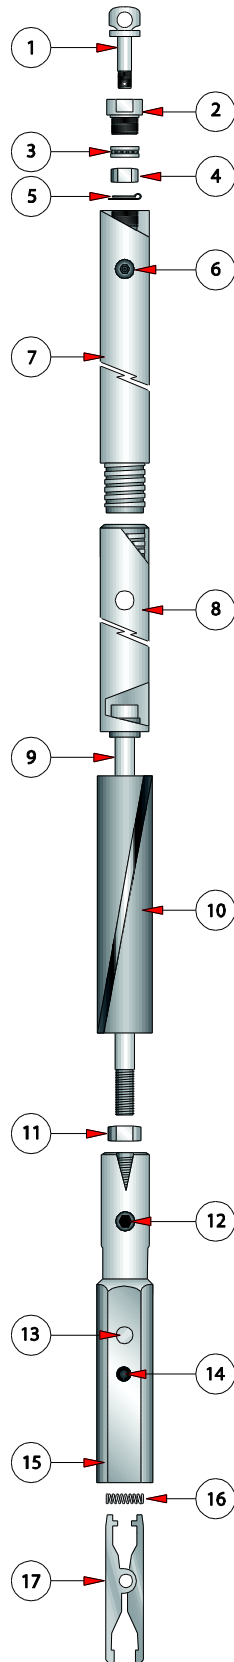

Wireline Over Shot

Wireline Over Shot

Item No	Part No	Description	No. Req	Unit Weight (KG)
1-17	1232500	H W/L Over Shot Assy		16.40
1-5	1231221	N-H W/L Cable Swivel Assy		0.26
1	1231202	N-H W/L Eye Bolt	1	0.11
2	1231203	N-H W/L Cable Swivel Collar	1	0.11
3	1231204	N-H W/L Needle Thrust Bearing	1	0.01
4	1231205	N-H W/L Net	1	0.02
5	1231206	Cotter Pin 3/32" x 1"	1	0.01
6	1221220	Grease Fitting	1	0.01
7	1232407	N-H W/L Cable Swivel body	1	7.23
8	1232421	N-H W/L Jar Tube Weldment	1	2.83
9	1232412	N-H W/L Jar Staff	1	0.66
10	1231411	N-H W/L Locking Sleeve	1	1.27
11	1231408	N-H W/L Locking Nut	1	0.02
12	1232314	N-H W/L Machine Screw	1	0.01
13	1231517	H W/L Over Shot Head	1	0.06
14	1231418	Spring Pin 1/4" x 2"	1	0.01
15	1232515	H W/L Over Shot Head	1	2.70
16	1231316	N-H W/L Lifting Dog Spring	1	0.01
17	1231419	N-H W/L Lifting Dog	2	0.25